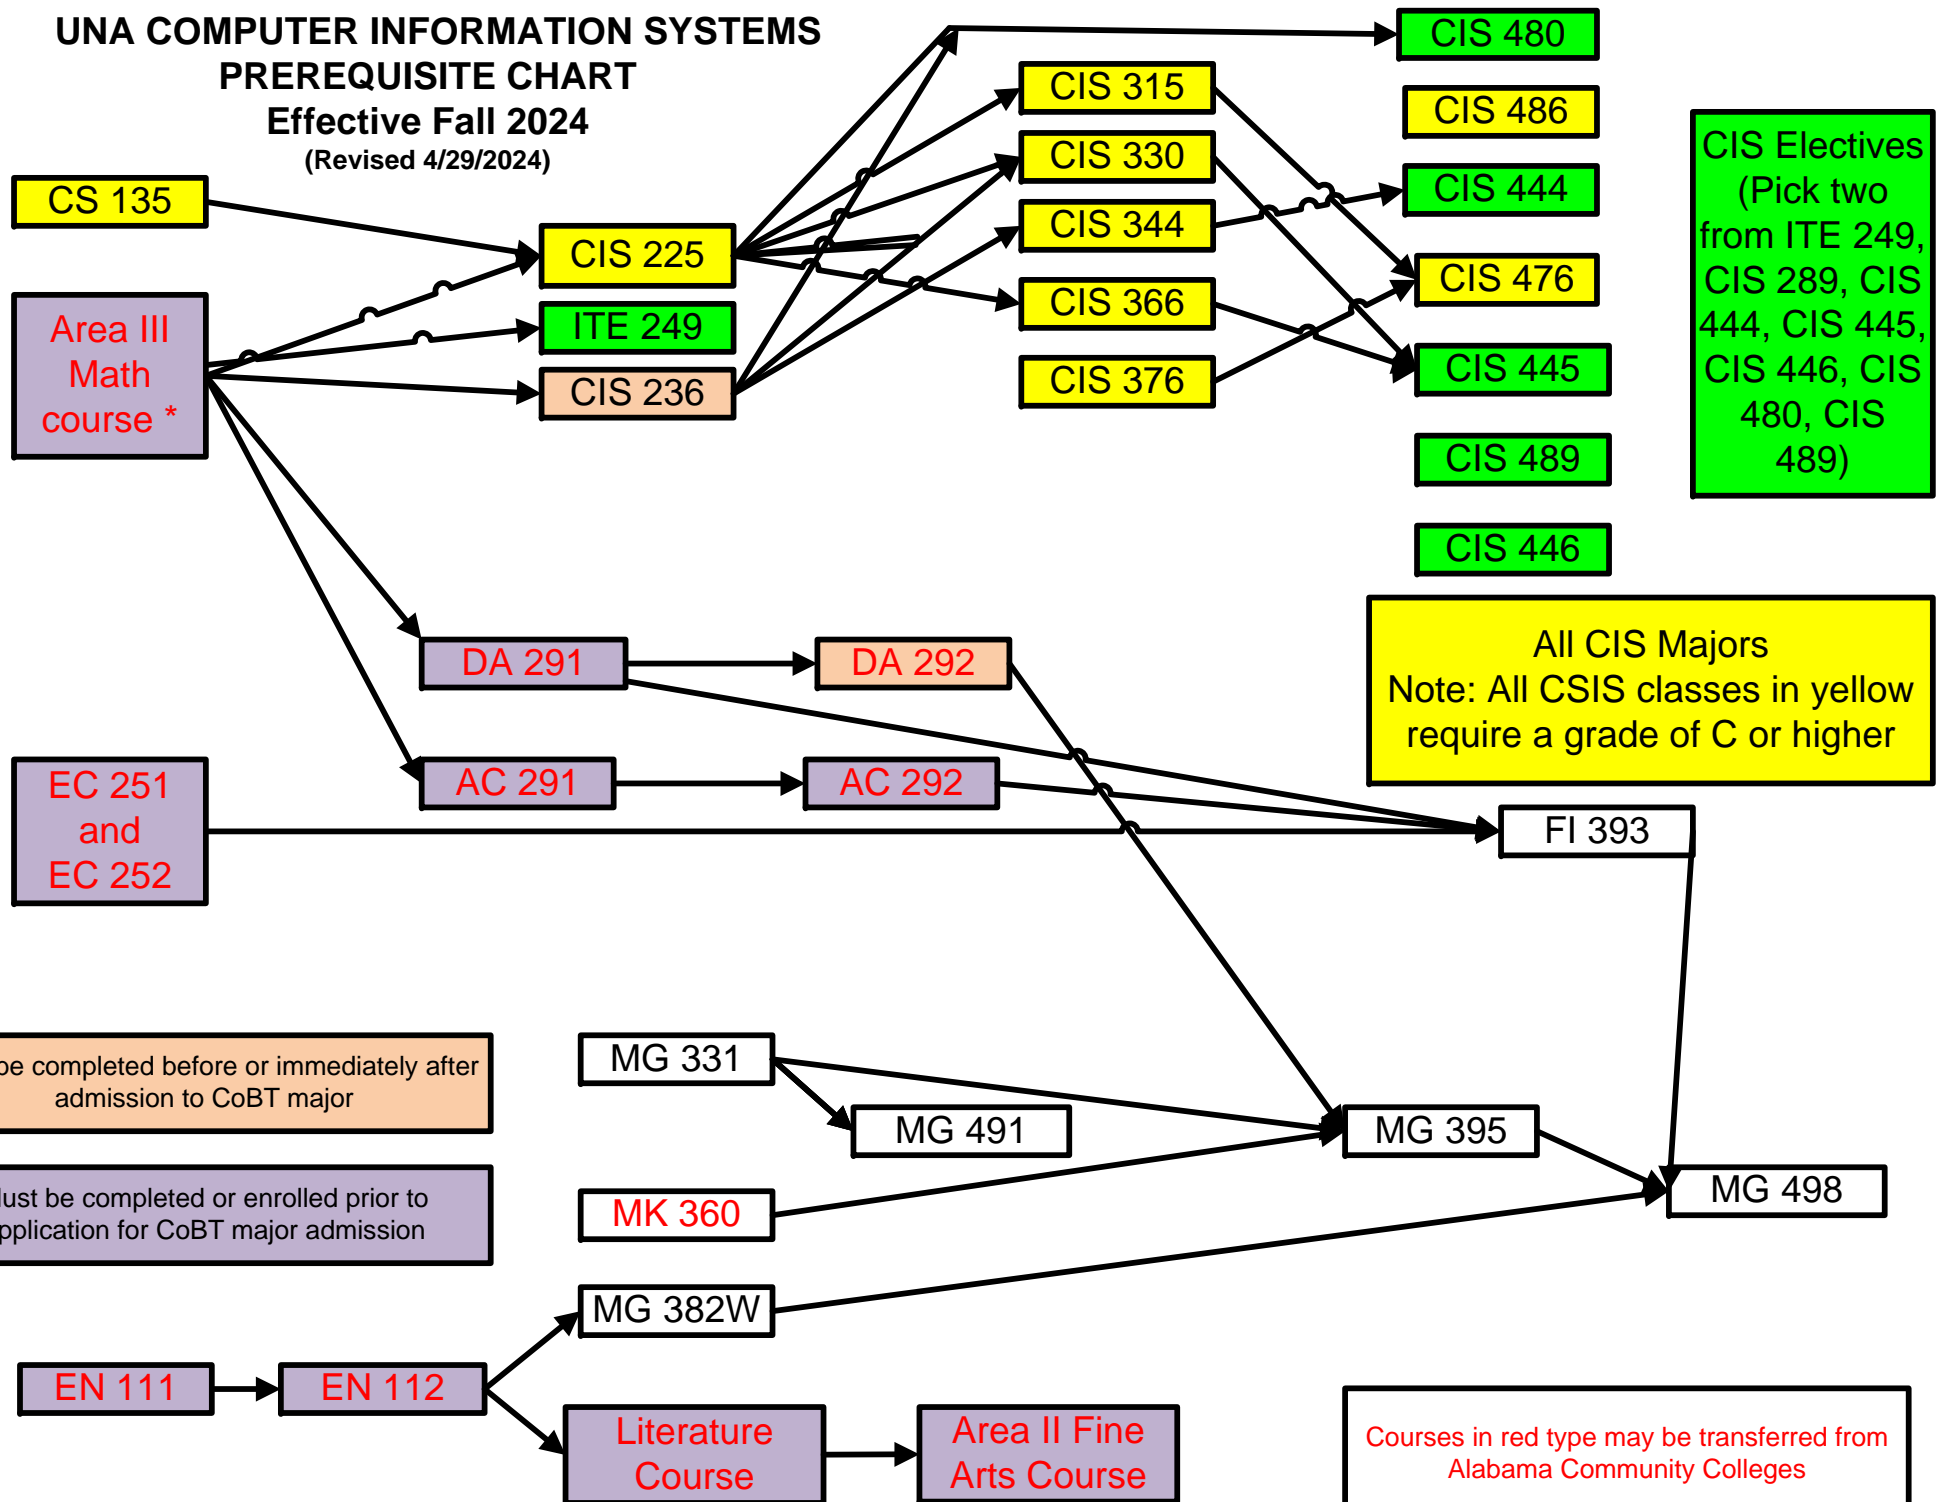

**UNA COMPUTER INFORMATION SYSTEMS
PREREQUISITE CHART**
Effective Fall 2024
(Revised 4/29/2024)

CIS Electives
(Pick two from ITE 249, CIS 289, CIS 444, CIS 445, CIS 446, CIS 480, CIS 489)

All CIS Majors
Note: All CSIS classes in yellow require a grade of C or higher

Must be completed before or immediately after admission to CoBT major

Must be completed or enrolled prior to application for CoBT major admission

Courses in red type may be transferred from Alabama Community Colleges

* Score of at least 22 on ACT or another MA required to qualify for MA110 or higher